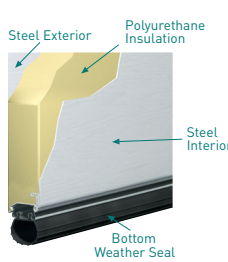

CL3000

Triple-Layer:
Steel + Insulation + Steel

Specifications

	AMARR CLASSICA CL1000	AMARR CLASSICA CL2000	AMARR CLASSICA CL3000
PANEL DESIGNS			
Carriage House	7 Designs	7 Designs	7 Designs
INSULATION¹		Polystyrene	Polyurethane
R-VALUE²		6.64	13.35
ENERGY EFFICIENCY		Better	Best
QUIET OPERATION		Better	Best
DOOR THICKNESS	2" (5.1cm)	2" (5.1cm)	2" (5.1cm)
WINDOW GLASS OPTIONS			
1/8" (0.32cm) Tempered Double Strength	•	•	•
Insulated Glass			•
Obscure	•	•	•
WIND LOAD³ AVAILABLE	•	•	•
PAINT FINISH WARRANTY⁴	Lifetime	Lifetime	Lifetime
WORKMANSHIP/HARDWARE WARRANTY⁴	3 Years	5 Years	Lifetime