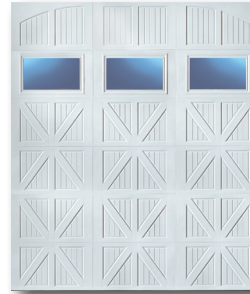

Amarr® Classica® Post Frame Buildings

Lucern design with Clear windows and Closed Square top section in True White/Hunter Green with Blue Ridge handles

Nothing can make a post-frame building look as unique as an Amarr Classica garage door. Visually, these doors have the appearance of a vintage wood door, but they are made of sturdy, low-maintenance steel. The numerous designs are stamped directly into the steel, providing a deep embossment and years of worry-free operation. Odd heights and odd widths are available.

Santiago design with Thames windows and Closed Arch top section in True White/Terratone

Santiago design with double-stacked Thames windows in True White/Terratone

12x14 Santiago with Clear Windows

12x14 Northampton with Thames Windows